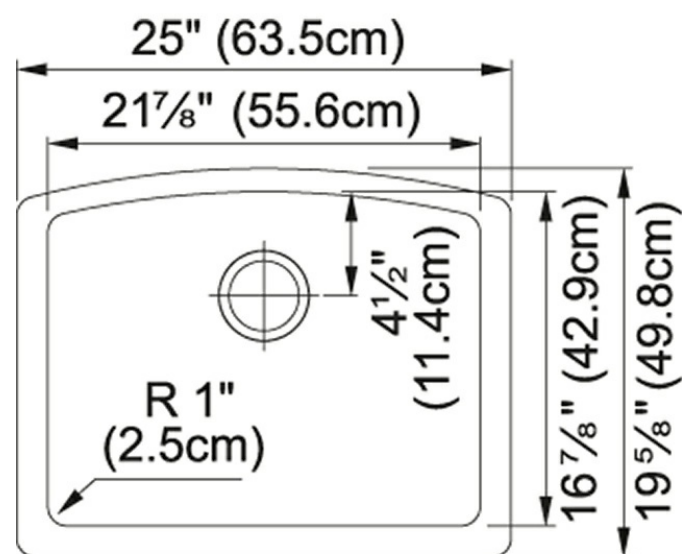

Ellipse ELG11022OYS Granite Oyster

Extreme durability meets efficient design in the Ellipse Granite series.

Product Picture

Technical Drawing

Product Dimensions

Length overall	25"
Width overall	19 5/8"
Length of large bowl	21 7/8"
Width of large bowl	16 7/8"
Depth of large bowl	9"
Minimum Cabinet Size	27"

General Information

Type of Material	Granite
Number of Bowls	1

Article Numbers

FUN#	125.0384.306
US Part Number	ELG11022OYS